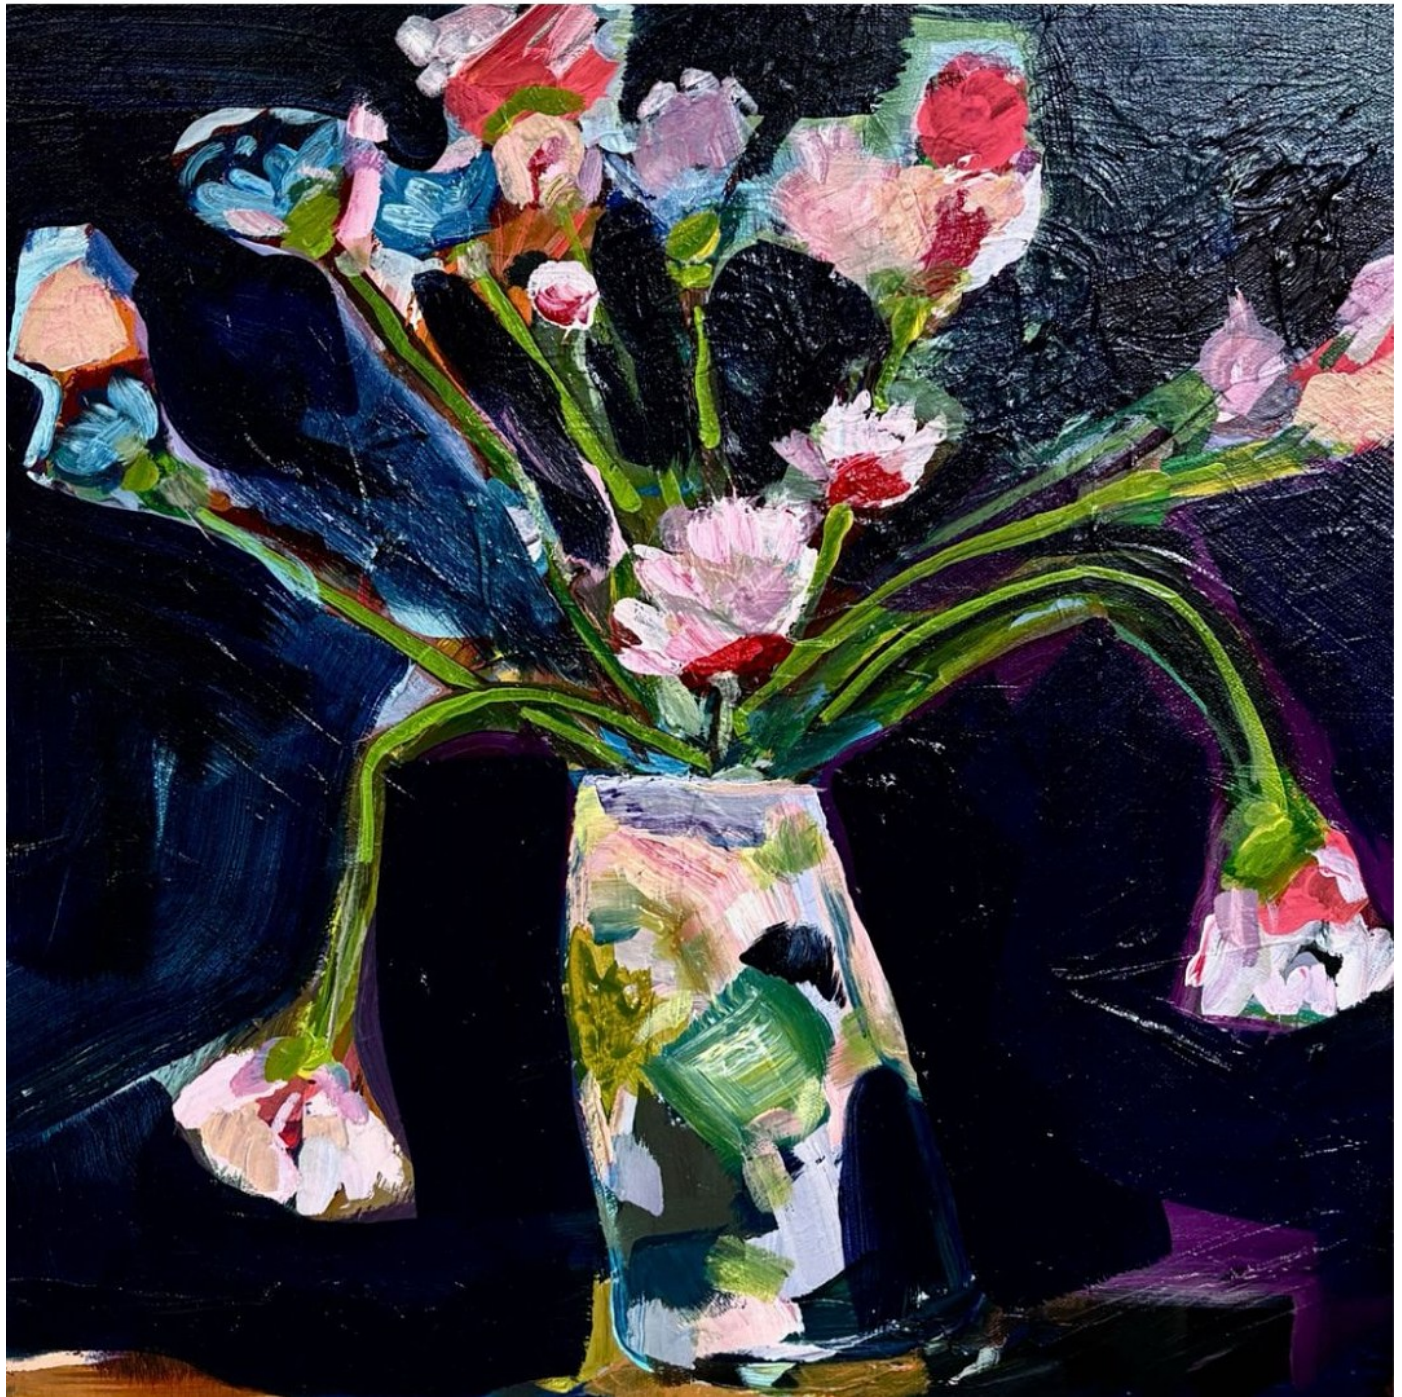

# Gisela Projects

Sara Woster  
*Vibe*, 2025  
Acrylic on canvas  
18 x 18 in  
USD 4000  
AVAILABLE