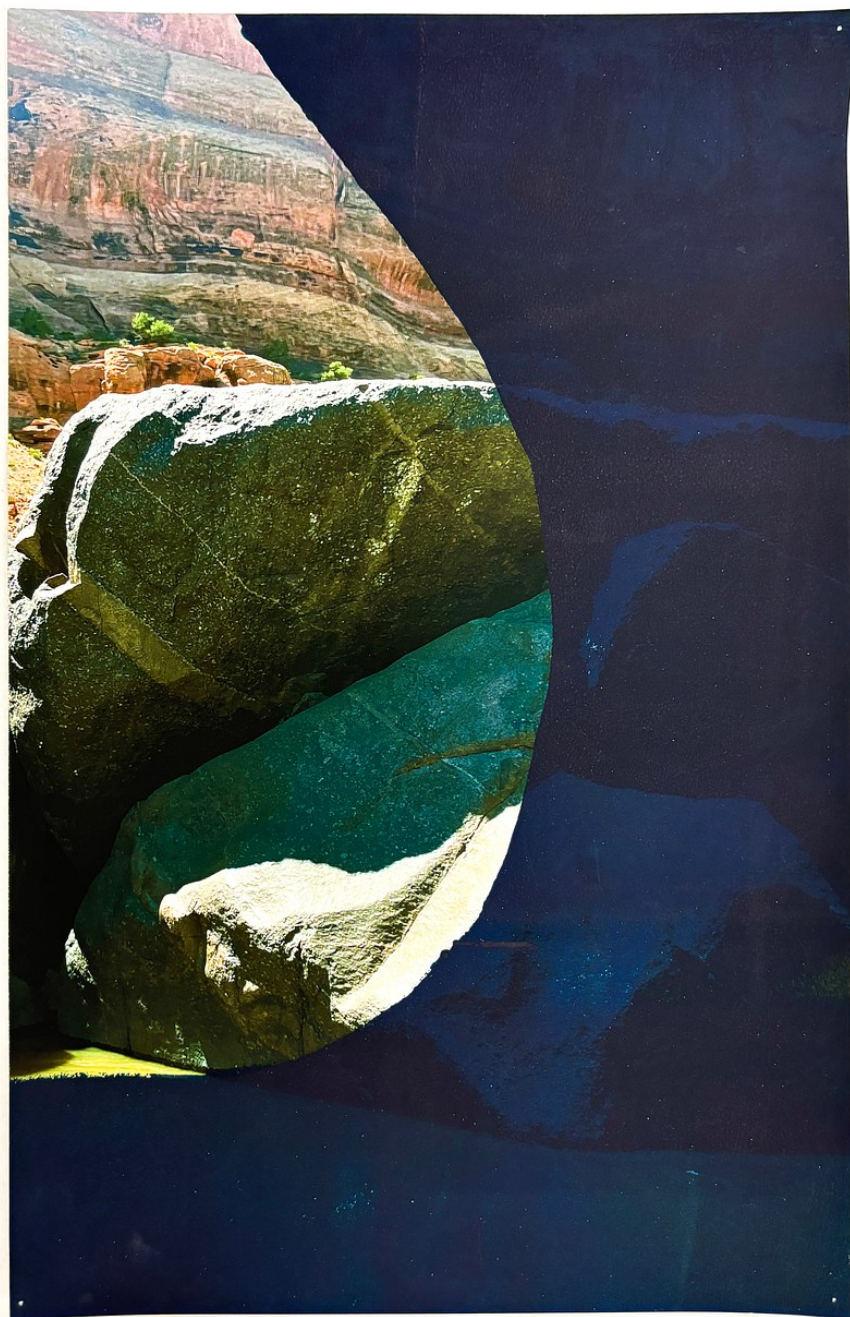

Et al.

CL-106

Cybele Lyle

Blue Desert Colorado, 2024

paint on inkjet print

17 x 11 inches

USD 500